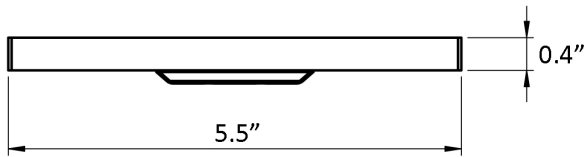

# Product Specs Sheets

Collection  
Evo-Luna

Model |  
Evo-Luna WSBC 38008

Dimensions Metric  
1 inch = 2.54 cm  
1 inch = 25.4 mm

**WS**<sup>®</sup>  
BATH  
COLLECTIONS

1051 Lea Drive - Collegeville, PA 19426  
Tel. 215 513 9400 - Fax 610 831 0215  
[www.ws bathcollections.com](http://www.ws bathcollections.com) - [info@ws bathcollections.com](mailto:info@ws bathcollections.com)

# Product Specs Sheets

Collection  
Luna

Model |  
Luna WSBC 38012

Dimensions Metric  
1 inch = 2.54 cm  
1 inch = 25.4 mm

**WS**<sup>®</sup>  
BATH  
COLLECTIONS

1051 Lea Drive - Collegeville, PA 19426  
Tel. 215 513 9400 - Fax 610 831 0215  
[www.ws bathcollections.com](http://www.ws bathcollections.com) - [info@ws bathcollections.com](mailto:info@ws bathcollections.com)

# Product Specs Sheets

Collection  
Nwpc

Model |  
Nwpc'Y UDE'5: 232

Dimensions Metric  
1 inch = 2.54 cm  
1 inch = 25.4 mm

**WS**<sup>®</sup>  
BATH  
COLLECTIONS

1051 Lea Drive - Collegeville, PA 19426  
Tel. 215 513 9400 - Fax 610 831 0215  
[www.ws bathcollections.com](http://www.ws bathcollections.com) - [info@ws bathcollections.com](mailto:info@ws bathcollections.com)