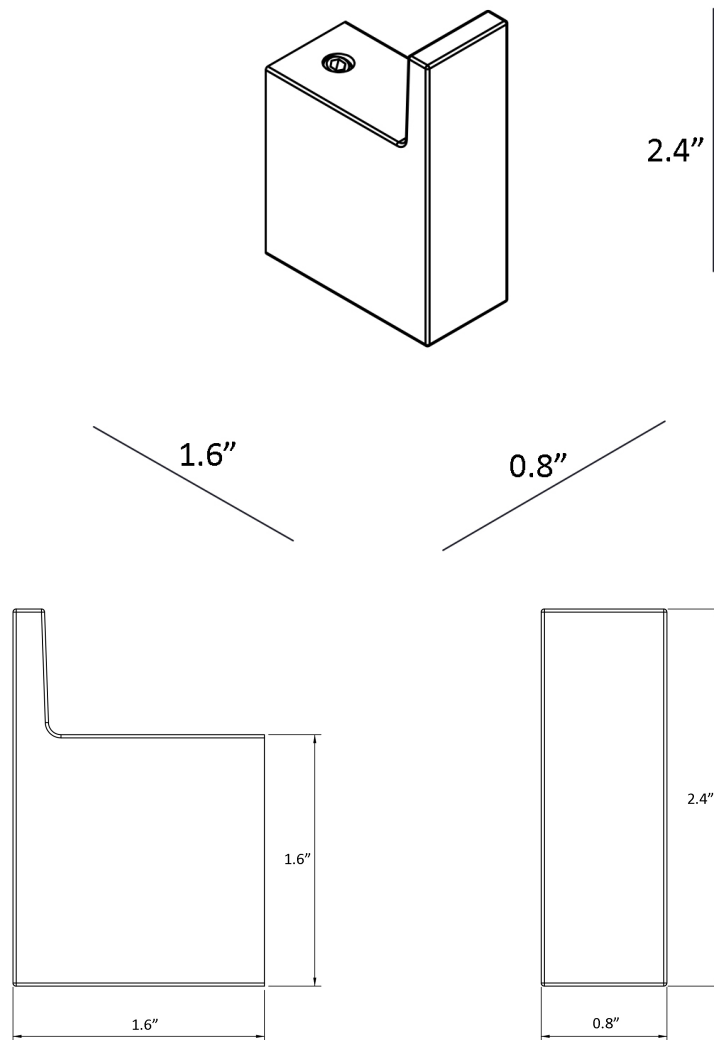

**Features**

- Bathroom accessory set
- Polished Chrome Finish
- Solid Brass Base
- Includes Mounting Hardware

**Evo WSBC 31090B CR**

**SKU# | Option:**

- Evo - Luna WSBC 38008 CR | Single Hook
- Evo WSBC 31012 CR | 24.8" L x 2.4" W x 0.6" H Towel Bar
- Evo WSBC 31004 CR | 6.7" L x 2.4" W x 0.6" H Toilet Paper Holder

# Product Specs Sheets

Collection  
Evo-Luna

Model |  
Evo-Luna WSBC 38008

Dimensions Metric  
1 inch = 2.54 cm  
1 inch = 25.4 mm

**WS**<sup>®</sup>  
BATH  
COLLECTIONS

1051 Lea Drive - Collegeville, PA 19426  
Tel. 215 513 9400 - Fax 610 831 0215  
[www.ws bathcollections.com](http://www.ws bathcollections.com) - [info@ws bathcollections.com](mailto:info@ws bathcollections.com)

# Product Specs Sheets

Collection  
Luna

Model |  
Luna WSBC 38012

Dimensions Metric  
1 inch = 2.54 cm  
1 inch = 25.4 mm

**WS**<sup>®</sup>  
BATH  
COLLECTIONS

1051 Lea Drive - Collegeville, PA 19426  
Tel. 215 513 9400 - Fax 610 831 0215  
[www.ws bathcollections.com](http://www.ws bathcollections.com) - [info@ws bathcollections.com](mailto:info@ws bathcollections.com)

# Product Specs Sheets

Collection  
Nwpc

Model |  
Nwpc'Y UDE'5: 232

Dimensions Metric  
1 inch = 2.54 cm  
1 inch = 25.4 mm

**WS**<sup>®</sup>  
BATH  
COLLECTIONS

1051 Lea Drive - Collegeville, PA 19426  
Tel. 215 513 9400 - Fax 610 831 0215  
[www.ws bathcollections.com](http://www.ws bathcollections.com) - [info@ws bathcollections.com](mailto:info@ws bathcollections.com)