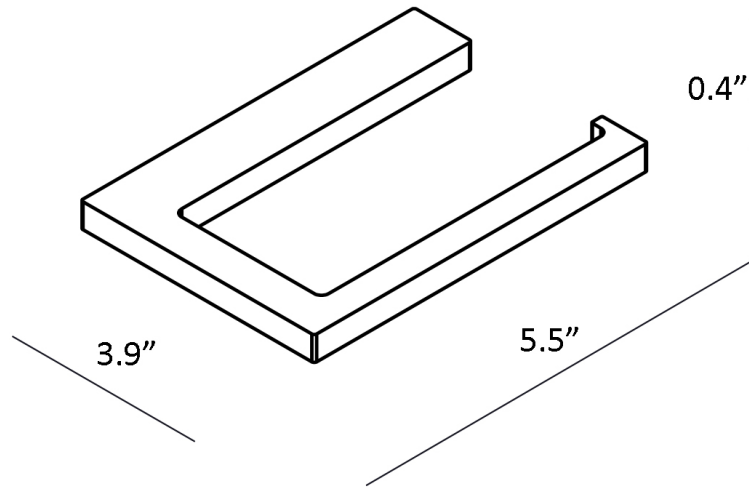

**Features**

- Bathroom accessory set
- Polished Chrome Finish
- Solid Brass Base
- Includes Mounting Hardware

**Evo WSBC 31090B CR**

**SKU# | Option:**

- Evo - Luna WSBC 38008 CR | Single Hook
- Evo WSBC 31012 CR | 24.8" L x 2.4" W x 0.6" H Towel Bar
- Evo WSBC 31004 CR | 6.7" L x 2.4" W x 0.6" H Toilet Paper Holder

# Product Specs Sheets

Collection  
Evo-Luna

Model |  
Evo-Luna WSBC 38008

Dimensions Metric  
1 inch = 2.54 cm  
1 inch = 25.4 mm

**WS**<sup>®</sup>  
BATH  
COLLECTIONS

1051 Lea Drive - Collegeville, PA 19426  
Tel. 215 513 9400 - Fax 610 831 0215  
[www.ws bathcollections.com](http://www.ws bathcollections.com) - [info@ws bathcollections.com](mailto:info@ws bathcollections.com)

# Product Specs Sheets

Collection  
Luna

Model |  
Luna WSBC 38012

Dimensions Metric  
1 inch = 2.54 cm  
1 inch = 25.4 mm

**WS**<sup>®</sup>  
BATH  
COLLECTIONS

1051 Lea Drive - Collegeville, PA 19426  
Tel. 215 513 9400 - Fax 610 831 0215  
[www.ws bathcollections.com](http://www.ws bathcollections.com) - [info@ws bathcollections.com](mailto:info@ws bathcollections.com)

# Product Specs Sheets

Collection  
Nwpc

Model |  
Nwpc'Y UDE'5: 232

Dimensions Metric  
1 inch = 2.54 cm  
1 inch = 25.4 mm

**WS**<sup>®</sup>  
BATH  
COLLECTIONS

1051 Lea Drive - Collegeville, PA 19426  
Tel. 215 513 9400 - Fax 610 831 0215  
[www.ws bathcollections.com](http://www.ws bathcollections.com) - [info@ws bathcollections.com](mailto:info@ws bathcollections.com)