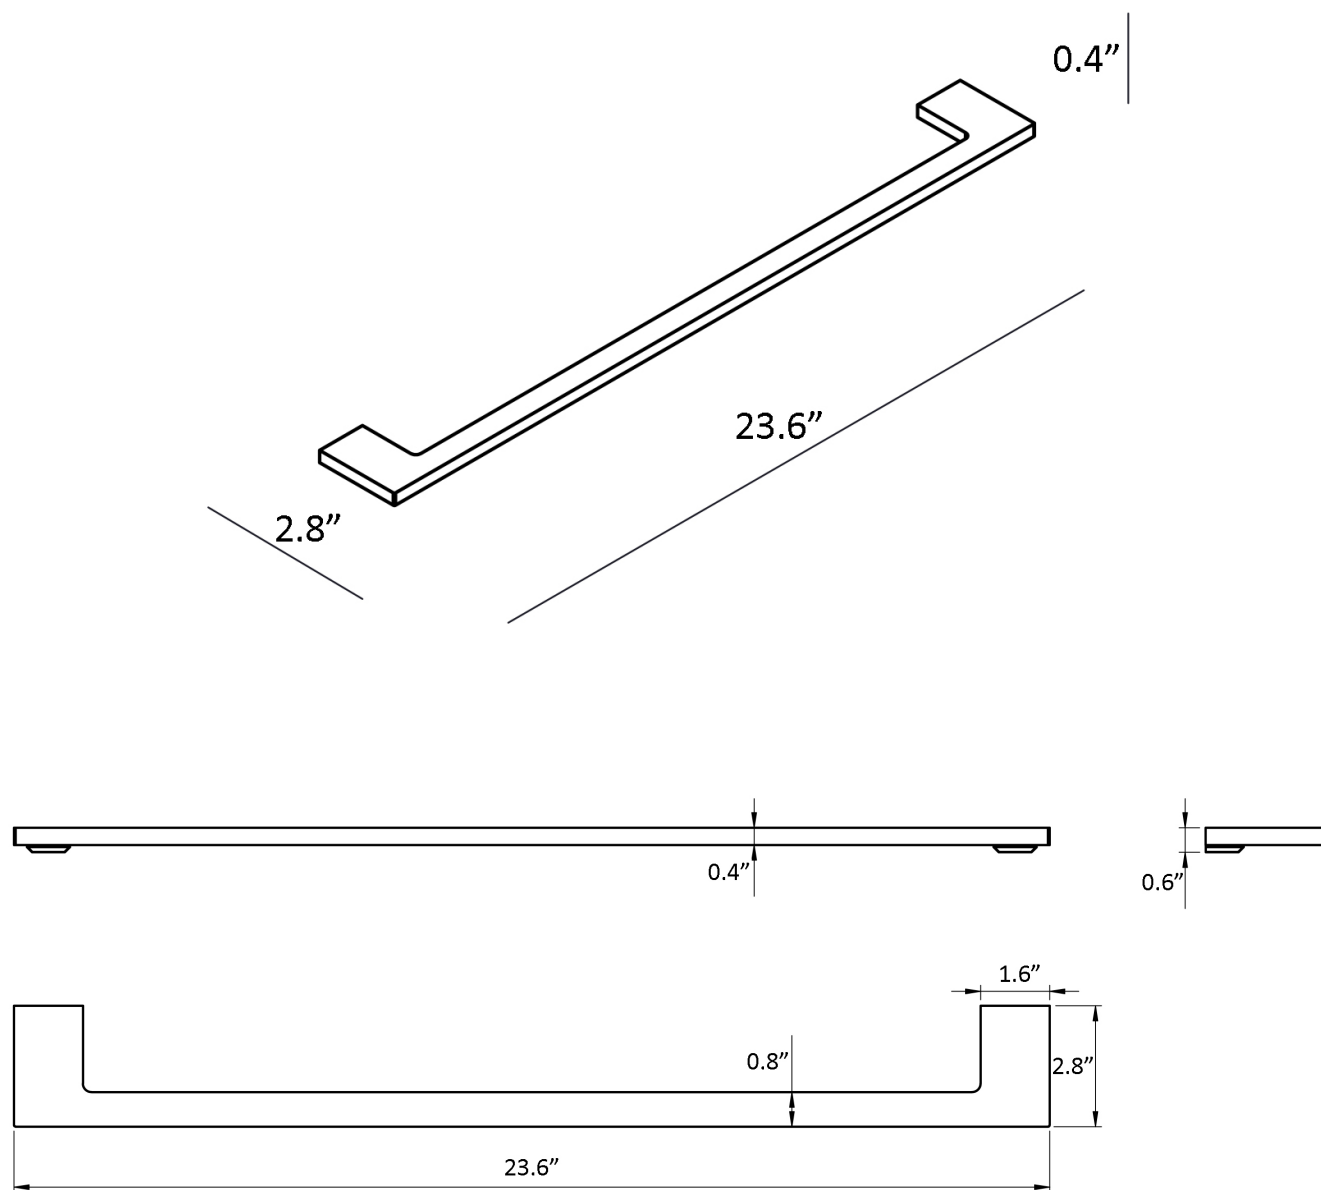

**Features**

- Bathroom accessory set
- Polished Chrome Finish
- Solid Brass Base
- Includes Mounting Hardware

**Evo WSBC 31090B CR**

**SKU# | Option:**

- Evo - Luna WSBC 38008 CR | Single Hook
- Evo WSBC 31012 CR | 24.8" L x 2.4" W x 0.6" H Towel Bar
- Evo WSBC 31004 CR | 6.7" L x 2.4" W x 0.6" H Toilet Paper Holder

# Product Specs Sheets

Collection  
Evo-Luna

Model |  
Evo-Luna WSBC 38008

Dimensions Metric  
1 inch = 2.54 cm  
1 inch = 25.4 mm

**WS**<sup>®</sup>  
BATH  
COLLECTIONS

1051 Lea Drive - Collegeville, PA 19426  
Tel. 215 513 9400 - Fax 610 831 0215  
[www.ws bathcollections.com](http://www.ws bathcollections.com) - [info@ws bathcollections.com](mailto:info@ws bathcollections.com)

# Product Specs Sheets

Collection  
Luna

Model |  
Luna WSBC 38012

Dimensions Metric  
1 inch = 2.54 cm  
1 inch = 25.4 mm

**WS**<sup>®</sup>  
BATH  
COLLECTIONS

1051 Lea Drive - Collegeville, PA 19426  
Tel. 215 513 9400 - Fax 610 831 0215  
[www.ws bathcollections.com](http://www.ws bathcollections.com) - [info@ws bathcollections.com](mailto:info@ws bathcollections.com)

# Product Specs Sheets

Collection  
Nwpc

Model |  
Nwpc'Y UDE'5: 232

Dimensions Metric  
1 inch = 2.54 cm  
1 inch = 25.4 mm

**WS**<sup>®</sup>  
BATH  
COLLECTIONS

1051 Lea Drive - Collegeville, PA 19426  
Tel. 215 513 9400 - Fax 610 831 0215  
[www.ws bathcollections.com](http://www.ws bathcollections.com) - [info@ws bathcollections.com](mailto:info@ws bathcollections.com)