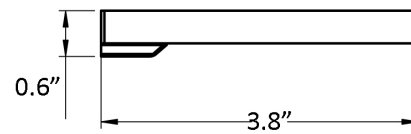

# Product Specs Sheets

Collection  
Evo-Luna

Model |  
Evo-Luna WSBC 38008

Dimensions Metric  
1 inch = 2.54 cm  
1 inch = 25.4 mm

**WS**<sup>®</sup>  
BATH  
COLLECTIONS

1051 Lea Drive - Collegeville, PA 19426  
Tel. 215 513 9400 - Fax 610 831 0215  
[www.ws bathcollections.com](http://www.ws bathcollections.com) - [info@ws bathcollections.com](mailto:info@ws bathcollections.com)

# Product Specs Sheets

Collection  
Luna

Model |  
Luna WSBC 38012

Dimensions Metric  
1 inch = 2.54 cm  
1 inch = 25.4 mm

**WS**<sup>®</sup>  
BATH  
COLLECTIONS

1051 Lea Drive - Collegeville, PA 19426  
Tel. 215 513 9400 - Fax 610 831 0215  
[www.ws bathcollections.com](http://www.ws bathcollections.com) - [info@ws bathcollections.com](mailto:info@ws bathcollections.com)

# Product Specs Sheets

Collection  
Nwpc

Model |  
Nwpc'Y UDE'5: 232

Dimensions Metric  
1 inch = 2.54 cm  
1 inch = 25.4 mm

**WS**<sup>®</sup>  
BATH  
COLLECTIONS

1051 Lea Drive - Collegeville, PA 19426  
Tel. 215 513 9400 - Fax 610 831 0215  
[www.ws bathcollections.com](http://www.ws bathcollections.com) - [info@ws bathcollections.com](mailto:info@ws bathcollections.com)