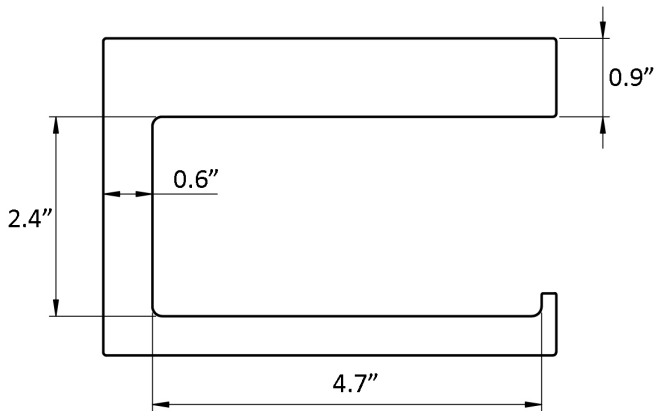

**Finishes**

 CR Polished Chrome

<p><b>Collection</b> Evo</p>	<p><b>Model  </b> Evo WSBC 31090B</p>	<p>Dimensions Metric  <i>1 inch = 2.54 cm</i>  <i>1 inch = 25.4 mm</i></p>	 <p>1051 Lea Drive - Collegeville, PA 19426          Tel. 215 513 9400 - Fax 610 831 0215  <a href="http://www.ws bathcollections.com">www.ws bathcollections.com</a> - <a href="mailto:info@ws bathcollectins.com">info@ws bathcollectins.com</a></p>
----------------------------------	---	--	---

# Product Specs Sheets

Collection  
Evo-Luna

Model |  
Evo-Luna WSBC 38008

Dimensions Metric  
1 inch = 2.54 cm  
1 inch = 25.4 mm

**WS**<sup>®</sup>  
BATH  
COLLECTIONS

1051 Lea Drive - Collegeville, PA 19426  
Tel. 215 513 9400 - Fax 610 831 0215  
[www.ws bathcollections.com](http://www.ws bathcollections.com) - [info@ws bathcollections.com](mailto:info@ws bathcollections.com)

# Product Specs Sheets

Collection  
Luna

Model |  
Luna WSBC 38012

Dimensions Metric  
1 inch = 2.54 cm  
1 inch = 25.4 mm

**WS**<sup>®</sup>  
BATH  
COLLECTIONS

1051 Lea Drive - Collegeville, PA 19426  
Tel. 215 513 9400 - Fax 610 831 0215  
[www.ws bathcollections.com](http://www.ws bathcollections.com) - [info@ws bathcollections.com](mailto:info@ws bathcollections.com)

# Product Specs Sheets

Collection  
Nwpc

Model |  
Nwpc'Y UDE'5: 232

Dimensions Metric  
1 inch = 2.54 cm  
1 inch = 25.4 mm

**WS**<sup>®</sup>  
BATH  
COLLECTIONS

1051 Lea Drive - Collegeville, PA 19426  
Tel. 215 513 9400 - Fax 610 831 0215  
[www.ws bathcollections.com](http://www.ws bathcollections.com) - [info@ws bathcollections.com](mailto:info@ws bathcollections.com)